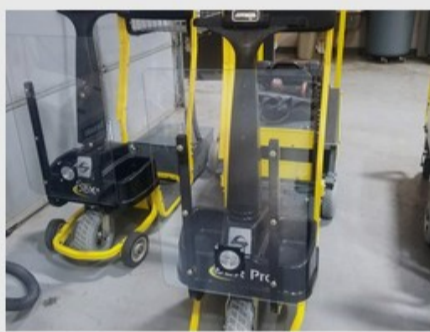

Amigo Custom Solutions

From maintenance and towing trailers to builds that overcome your challenge, Amigo Mobility's custom material handling line is moving people and products safely and efficiently every day.

We're utilizing over half a century's worth of experience in designing and manufacturing to provide unique solutions to customers.

Customization Options:

- Lithium battery
- Quick-swap connections to keep employees moving
- Custom color
- Extra tall strobe light
- Front cup holder
- Multiple trailers
- Multiple shelves on trailers
- Windshield