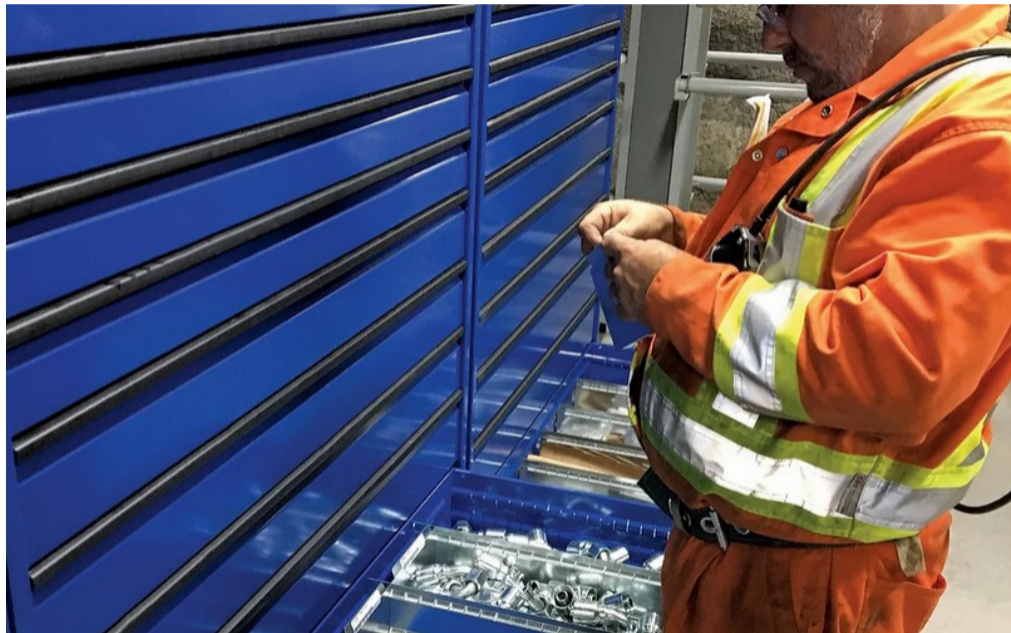

AGF Brome: Storage Cabinets with Drawer Dividers

Our storage cabinets with drawer dividers maximize available space. When everything is put away and still accessible, inventory collection is easier, saving you time and increasing productivity.

Key Features:

- High Capacity Slide System with a 20 Year Warranty
- Raised Base to Facilitate Movement
- May Also be Anchored to the Floor

AGF Brome offers the largest selection of colors for a durable finish and personalized look.