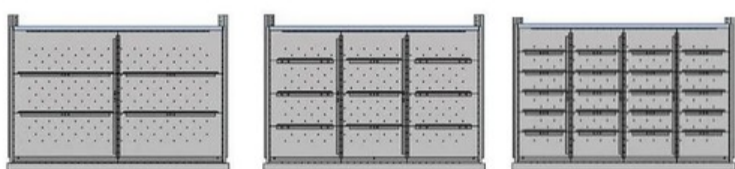

36 X 24 DRAWERS

48 X 24 DRAWERS