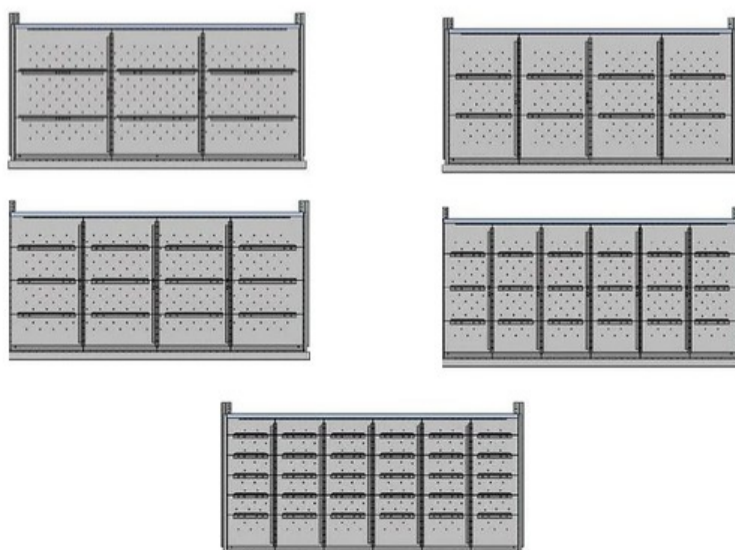

AGF Brome: Storage Cabinets with Drawer Dividers

Our storage cabinets with drawer dividers maximize available space. When everything is put away and still accessible, inventory collection is easier, saving you time and increasing productivity.

Key Features:

- High Capacity Slide System with a 20 Year Warranty
- Raised Base to Facilitate Movement
- May Also be Anchored to the Floor

AGF Brome offers the largest selection of colors for a durable finish and personalized look.

36 X 24 DRAWERS

48 X 24 DRAWERS

Drawer Dividers: Adapted to Suit All Needs

No Matter the Contents of the Drawer, Our Dividers Can be Adapted to Suit All Needs.

Just Ask!